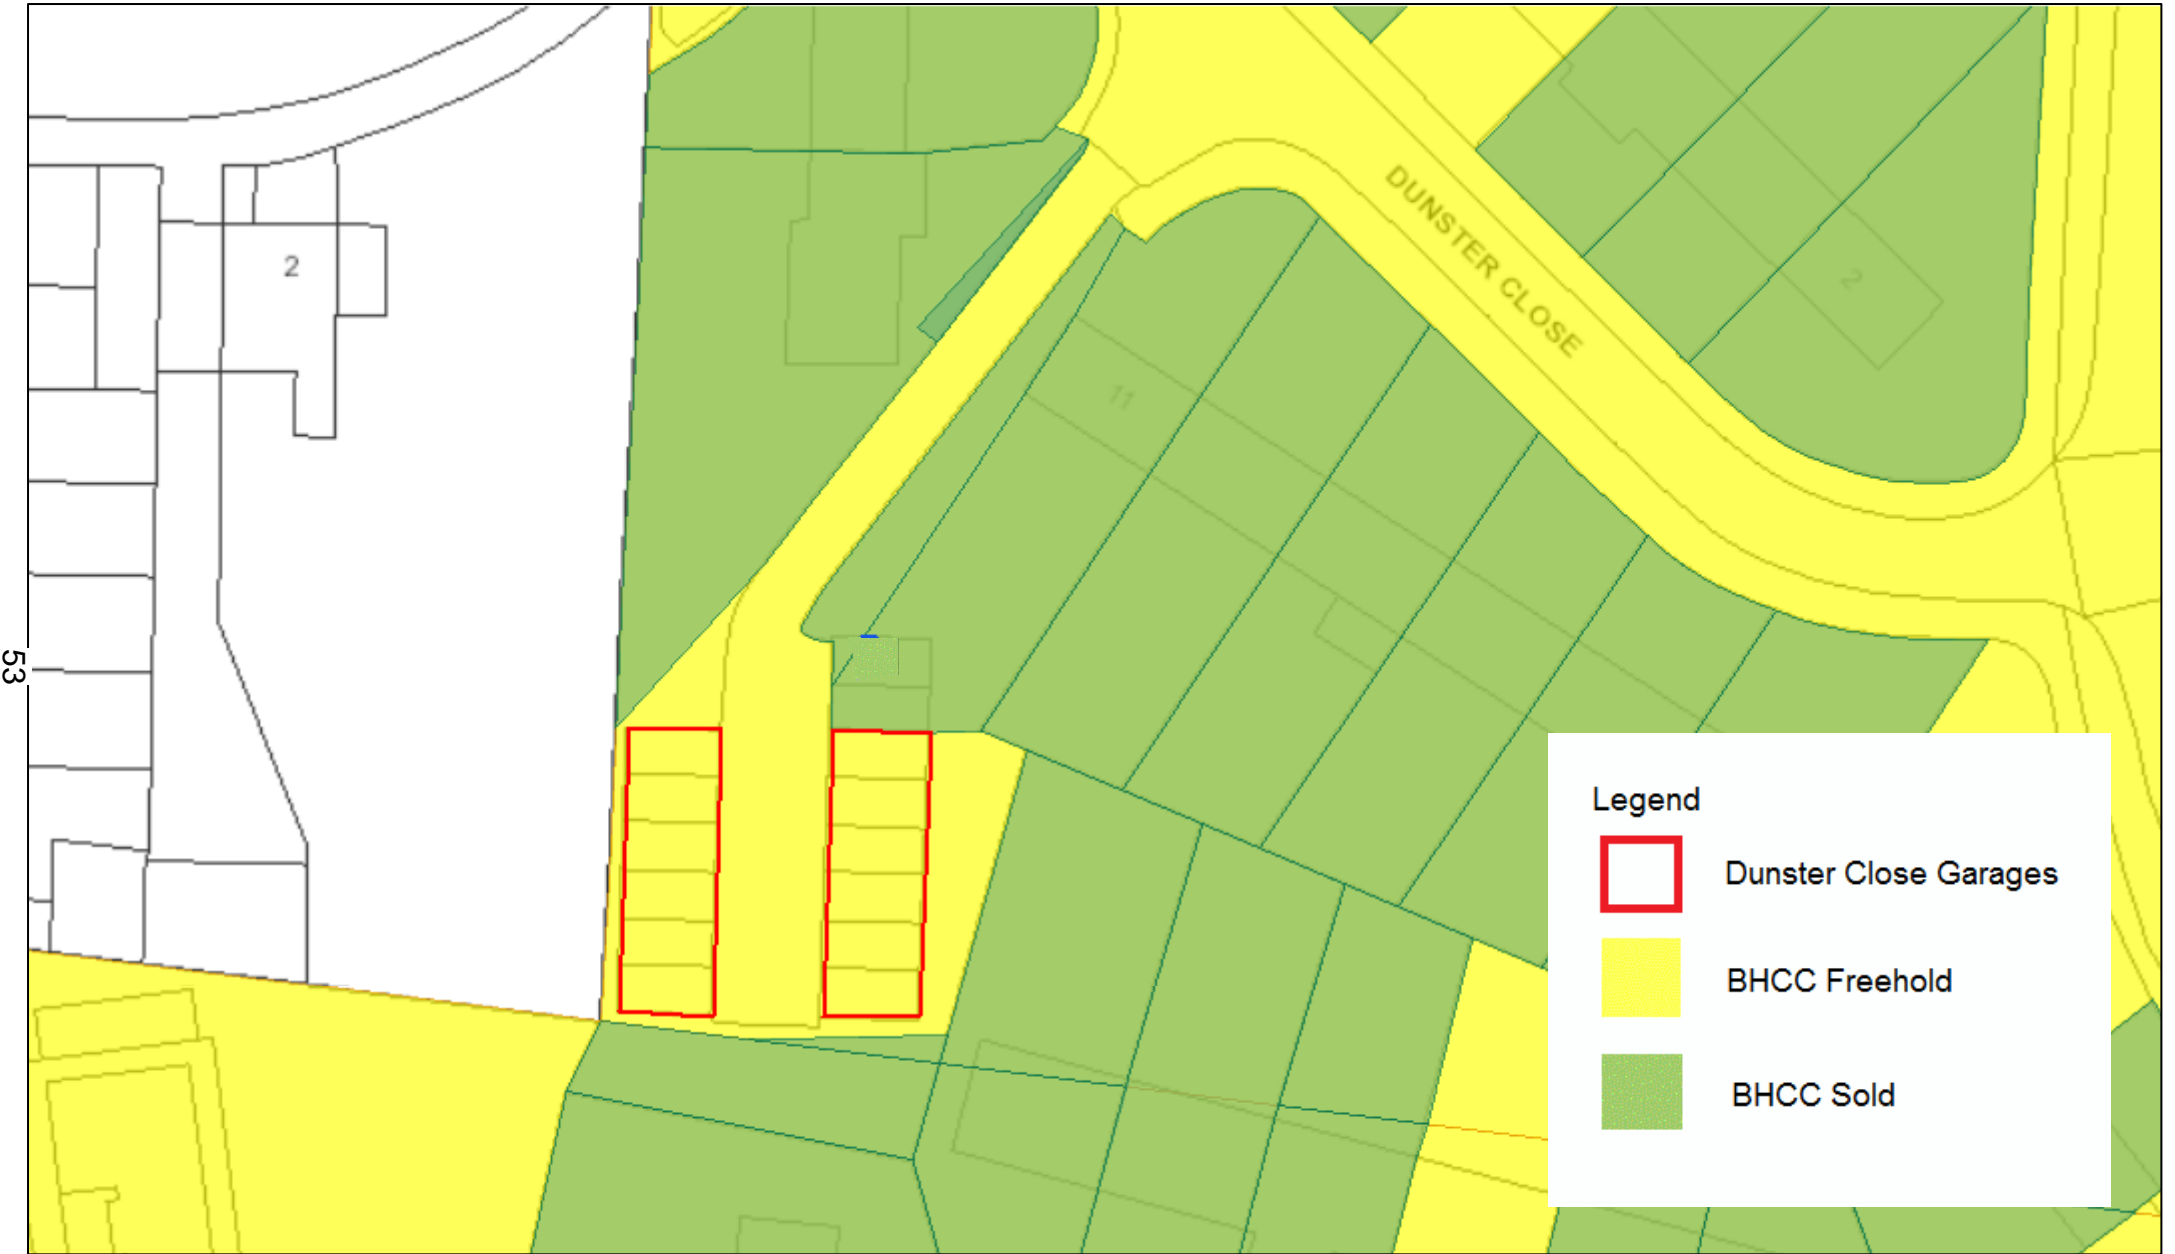

Dunster Close garages

© Crown Copyright. All rights reserved. Licence: 100020999, Brighton & Hove City Council. 2014. Cities Revealed © 2007.

Scale 1:393